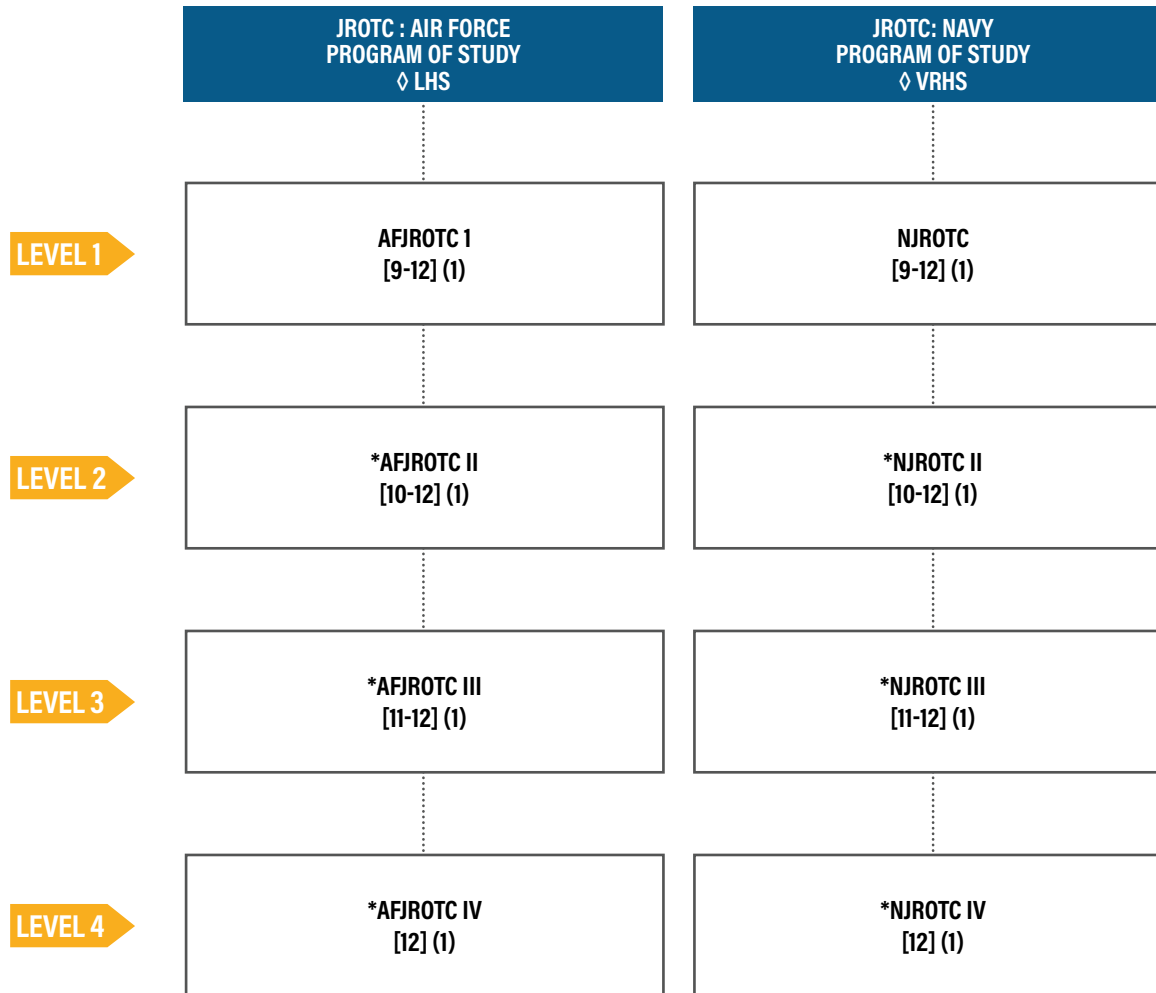

# JUNIOR RESERVE OFFICERS' TRAINING CORPS

## Recommended Course Sequences

\*COURSE HAS A REQUIRED PREREQUISITE  
 ▲ INDUSTRY-BASED CERTIFICATION  
 [ ] GRADE LEVEL(S)  
 ( ) CREDITS  
 ◇ SPECIALIZED PROGRAM

**PUBLIC SERVICE**

Note: Refer to course catalog for additional course sequence options, course descriptions and endorsement requirements. Dual credit courses may be substituted for requirements in appropriate areas; check with your counselor on available options. Specialized programs located on specific high school campuses are open to all LISD students; check with your campus College and Career Transition Coordinator for details.