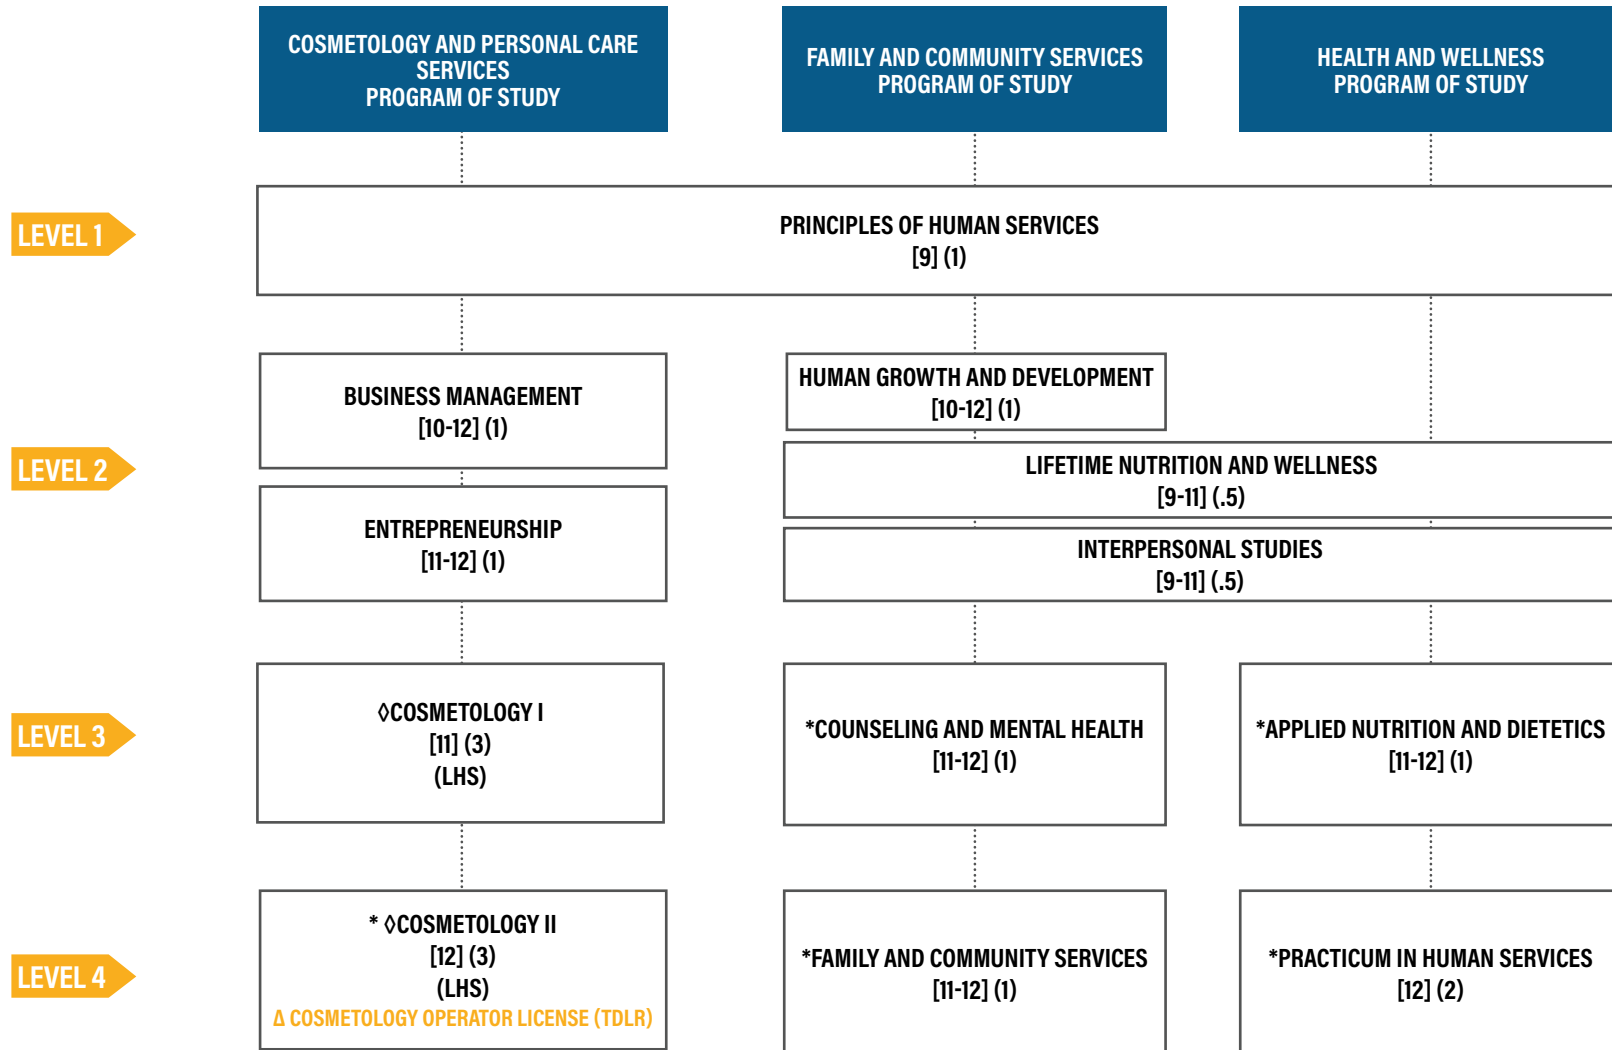

HUMAN SERVICES

Recommended Course Sequences

*COURSE HAS A REQUIRED PREREQUISITE

▲ INDUSTRY-BASED CERTIFICATION

[] GRADE LEVEL(S)

() CREDITS

◇ SPECIALIZED PROGRAM

BUSINESS AND INDUSTRY

Note: Refer to course catalog for additional course sequence options, course descriptions, General Human Services option, and endorsement requirements.. Dual credit courses may be substituted for requirements in appropriate areas; check with your counselor on available options. Specialized programs located on specific high school campuses are open to all LISD students; check with your campus College and Career Transition Coordinator for details.