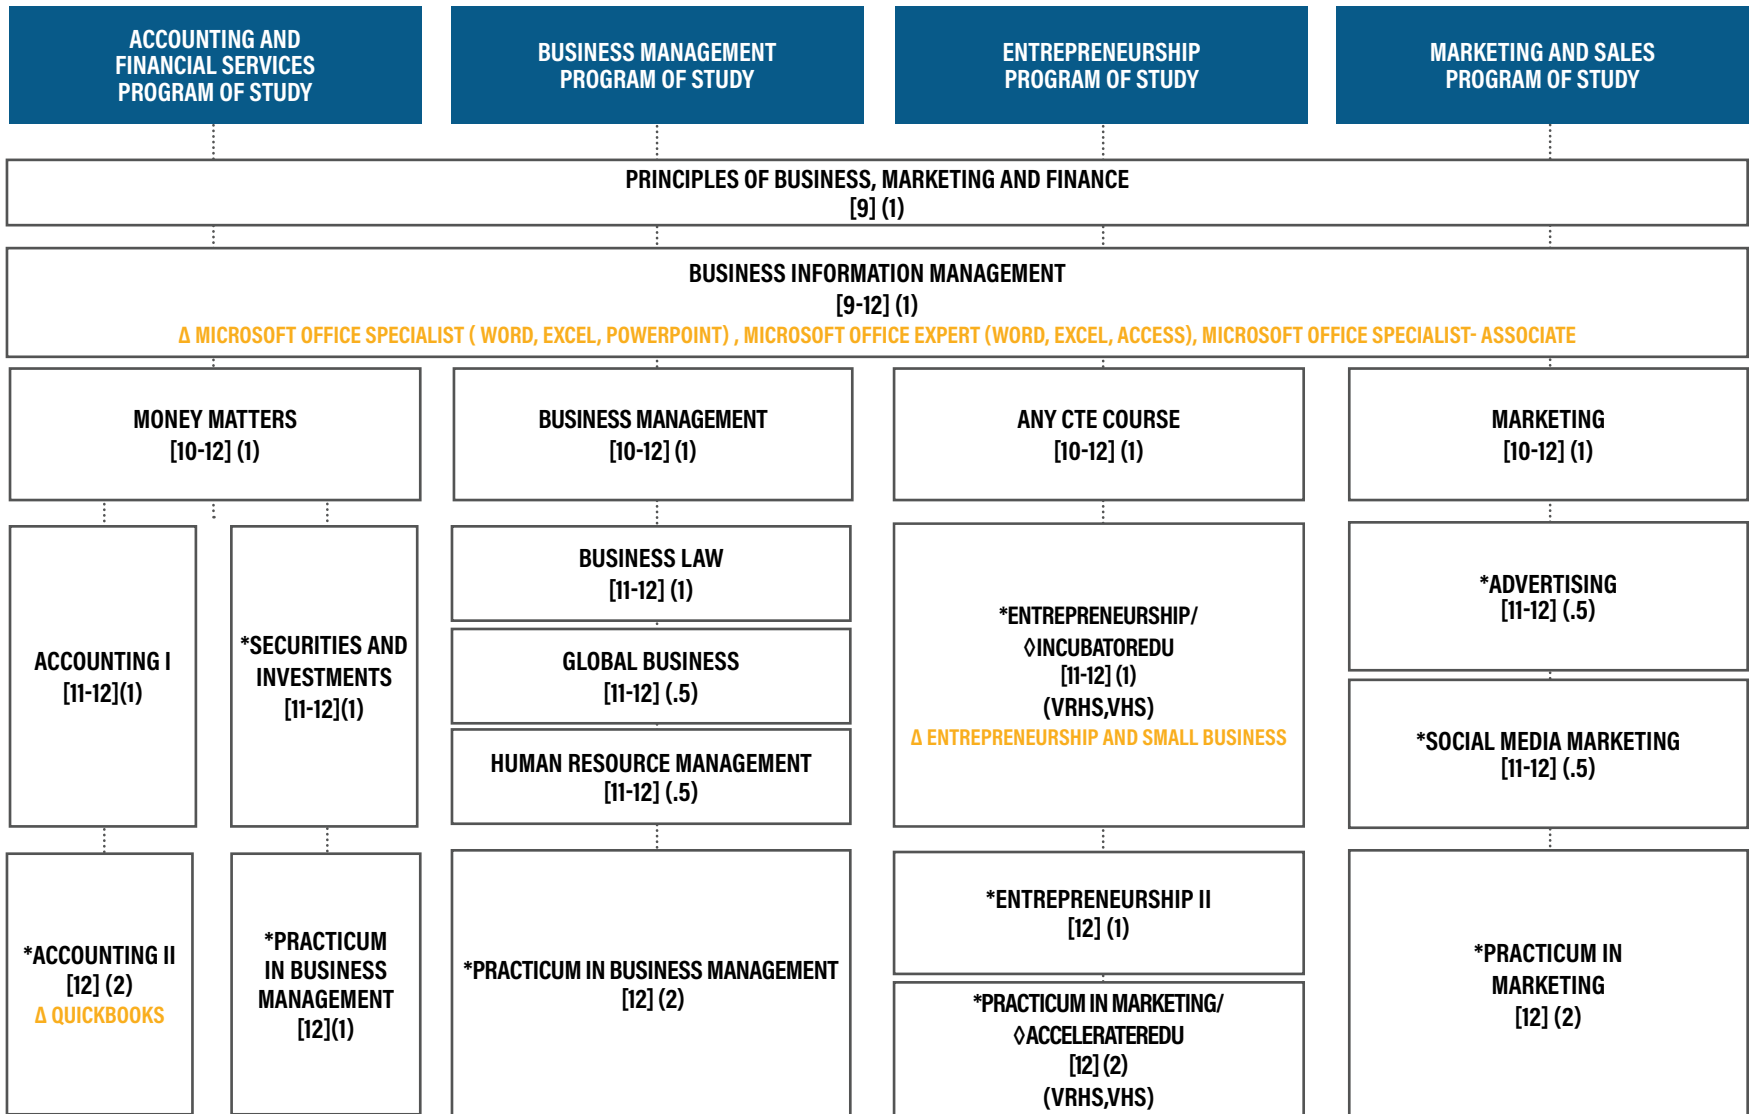

# BUSINESS, MARKETING, AND FINANCE

## Recommended Course Sequences

\*COURSE HAS A REQUIRED PREREQUISITE  
 ▲ INDUSTRY-BASED CERTIFICATION  
 [ ] GRADE LEVEL(S)  
 ( ) CREDITS  
 ◇ SPECIALIZED PROGRAM

### BUSINESS AND INDUSTRY

Note: Refer to course catalog for additional course sequence options, course descriptions, General Business, Marketing, and Finance Program of Study option, and endorsement requirements. Dual credit courses may be substituted for requirements in appropriate areas; check with your counselor on available options. Specialized programs located on specific high school campuses are open to all LISD students; check with your campus College and Career Transition Coordinator for details.