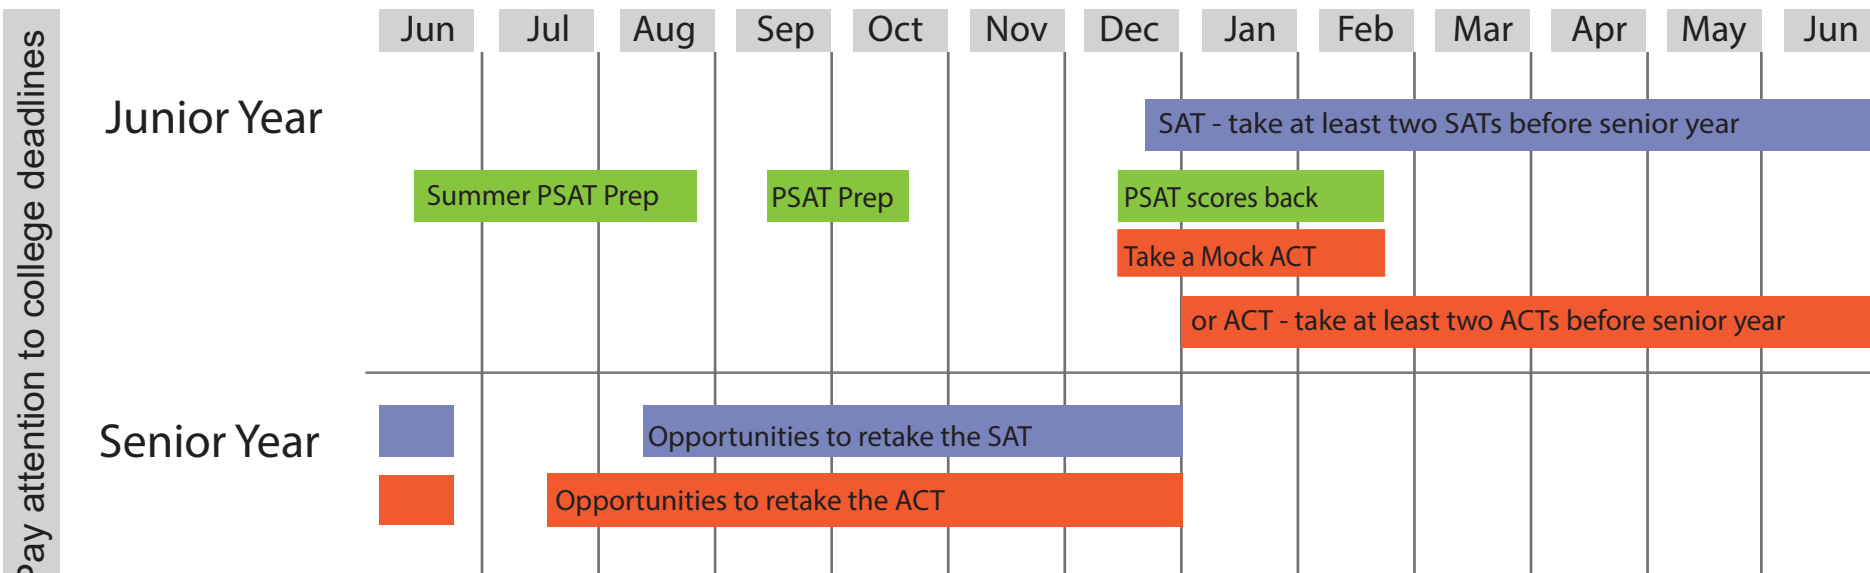

College Admission Testing - What's Your Plan?

2017-2018 Testing Dates - Students who qualify for free or reduced lunch, contact your campus counselor for fee waivers.

ACT - www.actstudent.org			SAT - www.collegeboard.org			PSAT - www.khanacademy.org/sat	
Official Test Date	Registration Deadline		Official Test Date	Registration Deadline		Test Date	LISD registers students
Sep. 9	Regular Aug. 4	Late Aug. 18	Aug. 26	Regular Jul. 28	Late Aug. 15	Oct. 11	PSAT 8/9 - grades 8 & 9
Oct. 28	Sep. 22	Oct. 6	Oct. 7	Sep. 8	Sep. 27		PSAT/NMSQT - grades 10 & 11
Dec. 9	Nov. 3	Nov. 17	Nov. 4	Oct. 5	Oct. 25		
Feb. 10	Jan. 12	Jan. 19	Dec. 2	Nov. 2	Nov. 21		
Feb. 27	School Day - see campus website		Mar. 7	School Day - see campus website			
Apr. 14	Mar. 9	Mar. 23	Mar. 10	Feb. 9	Feb. 28		
Jun. 9	May 4	May 18	May 5	Apr. 6	Apr. 25		
Jul. 14	Jun. 15	Jun. 22	Jun. 2	May 3	May 23		