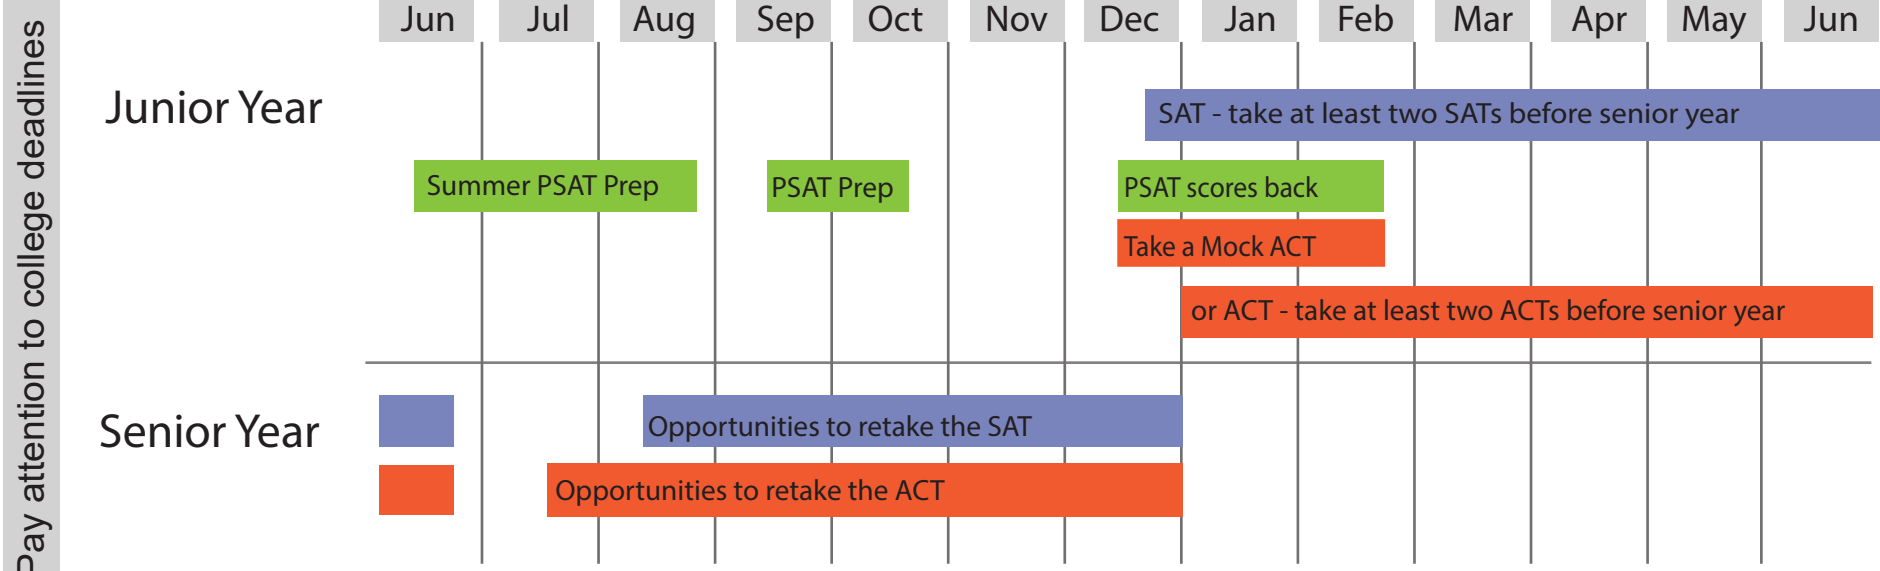

College Admission Testing - What's Your Plan?

2017-2018 Testing Dates - Students who qualify for free or reduced lunch, contact your campus counselor for fee waivers.

ACT - www.actstudent.org			SAT - www.collegeboard.org			PSAT - www.khanacademy.org/sat	
Official Test Date	Registration Deadline		Official Test Date	Registration Deadline		Test Date	LISD registers students
Sep. 9	Regular Aug. 4	Late Aug. 18	Aug. 26	Regular Jul. 28	Late Aug. 15	Oct. 11	PSAT 8/9 - grades 8 & 9 PSAT/NMSQT - grades 10 & 11
Oct. 28	Sep. 22	Oct. 6	Oct. 7	Sep. 8	Sep. 27		
Dec. 9	Nov. 3	Nov. 17	Nov. 4	Oct. 5	Oct. 25		
Feb. 10	Jan. 12	Jan. 19	Dec. 2	Nov. 2	Nov. 21		
Feb. 27	School Day - see campus website		Mar. 7	School Day - see campus website			
Apr. 14	Mar. 9	Mar. 23	Mar. 10	Feb. 9	Feb. 28		
Jun. 9	May 4	May 18	May 5	Apr. 6	Apr. 25		
Jul. 14	Jun. 15	Jun. 22	Jun. 2	May 3	May 23		