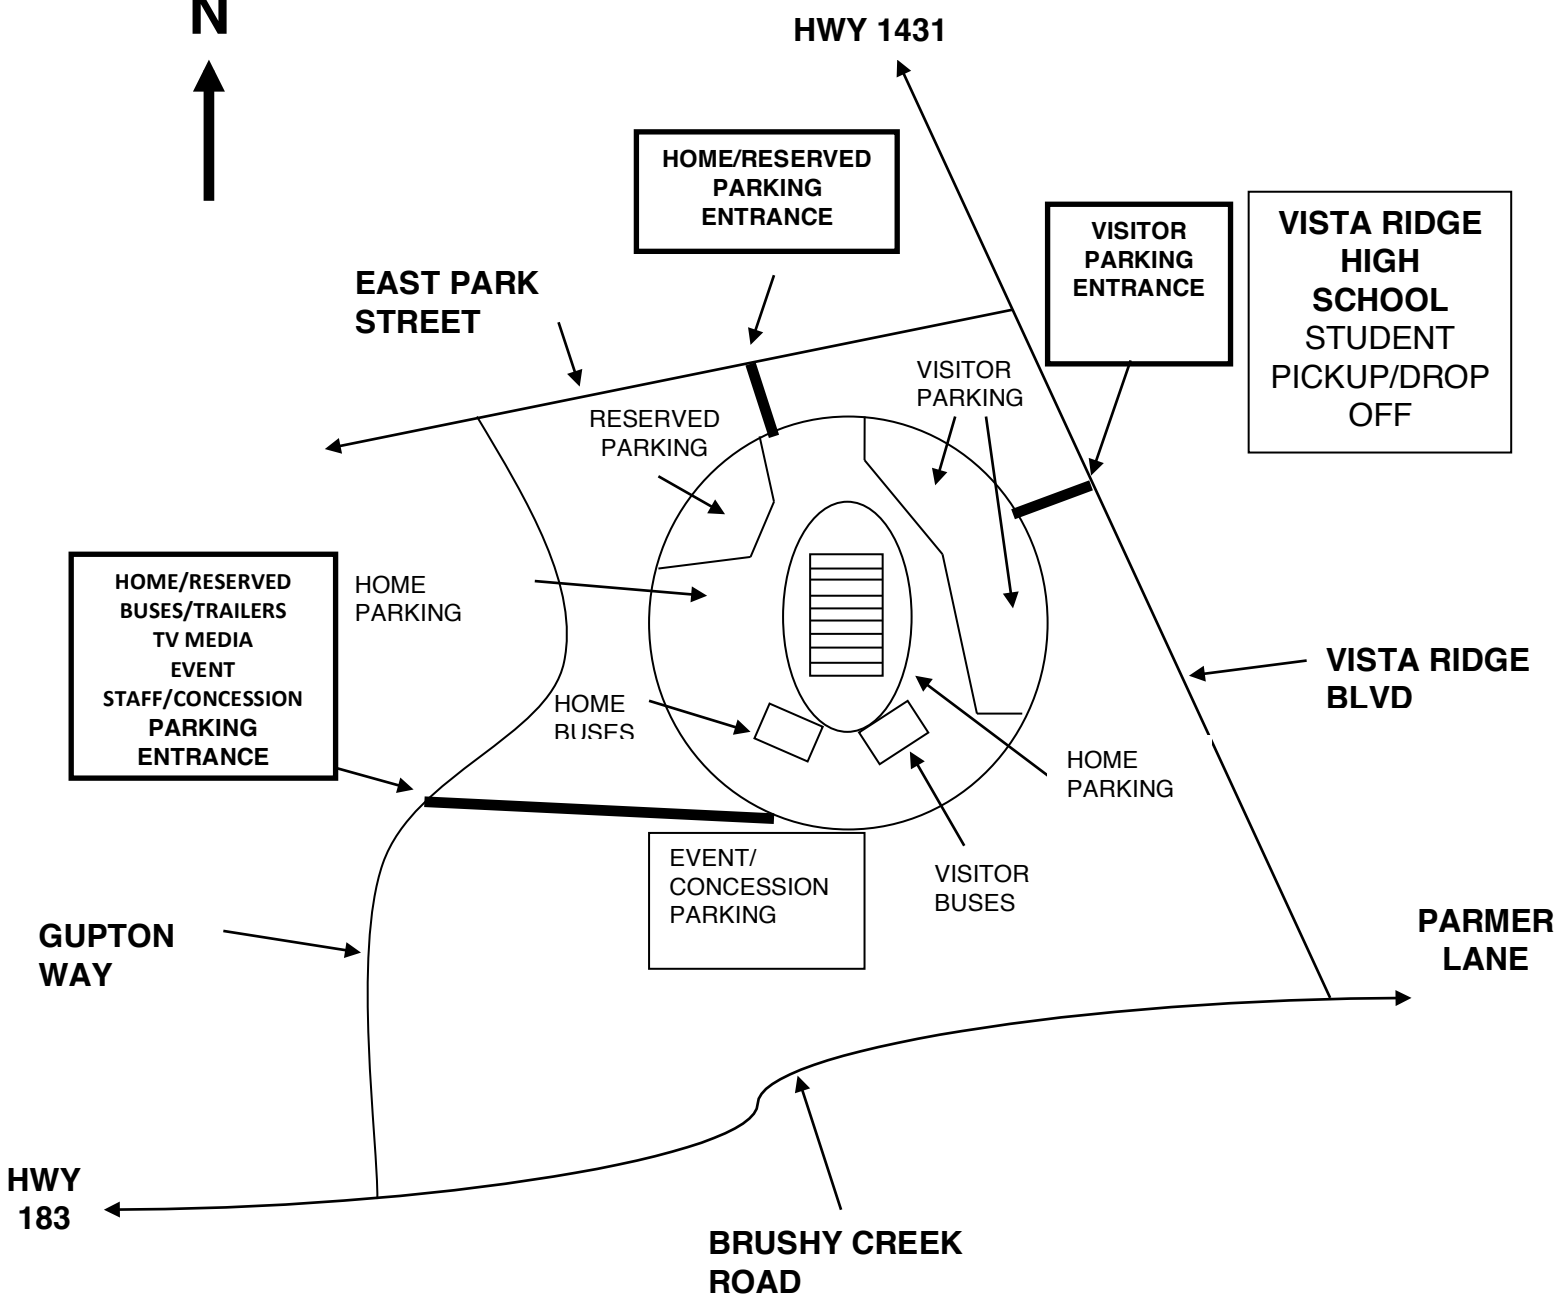

### **3. STUDENT DROP-OFF AND PICK-UP:**

- Student drop-off before the game and pick-up after the game can be accessed at the front entry of Vista Ridge High School (across the street from the stadium).

### **5. EVENT STAFF AND CONCESSION PARKING:**

- All event staff and concession staff workers parking accessible via Gupton Way and will park at the south end of the stadium in a designated area for event staff and concession staff workers.

### **6. TV MEDIA PARKING:**

- All TV Media parking is accessible via Gupton Way and will park at the south end of the stadium in a designated area for TV Media.

# DRIVING DIRECTIONS TO JOHN GUPTON STADIUM

(Not drawn to scale)