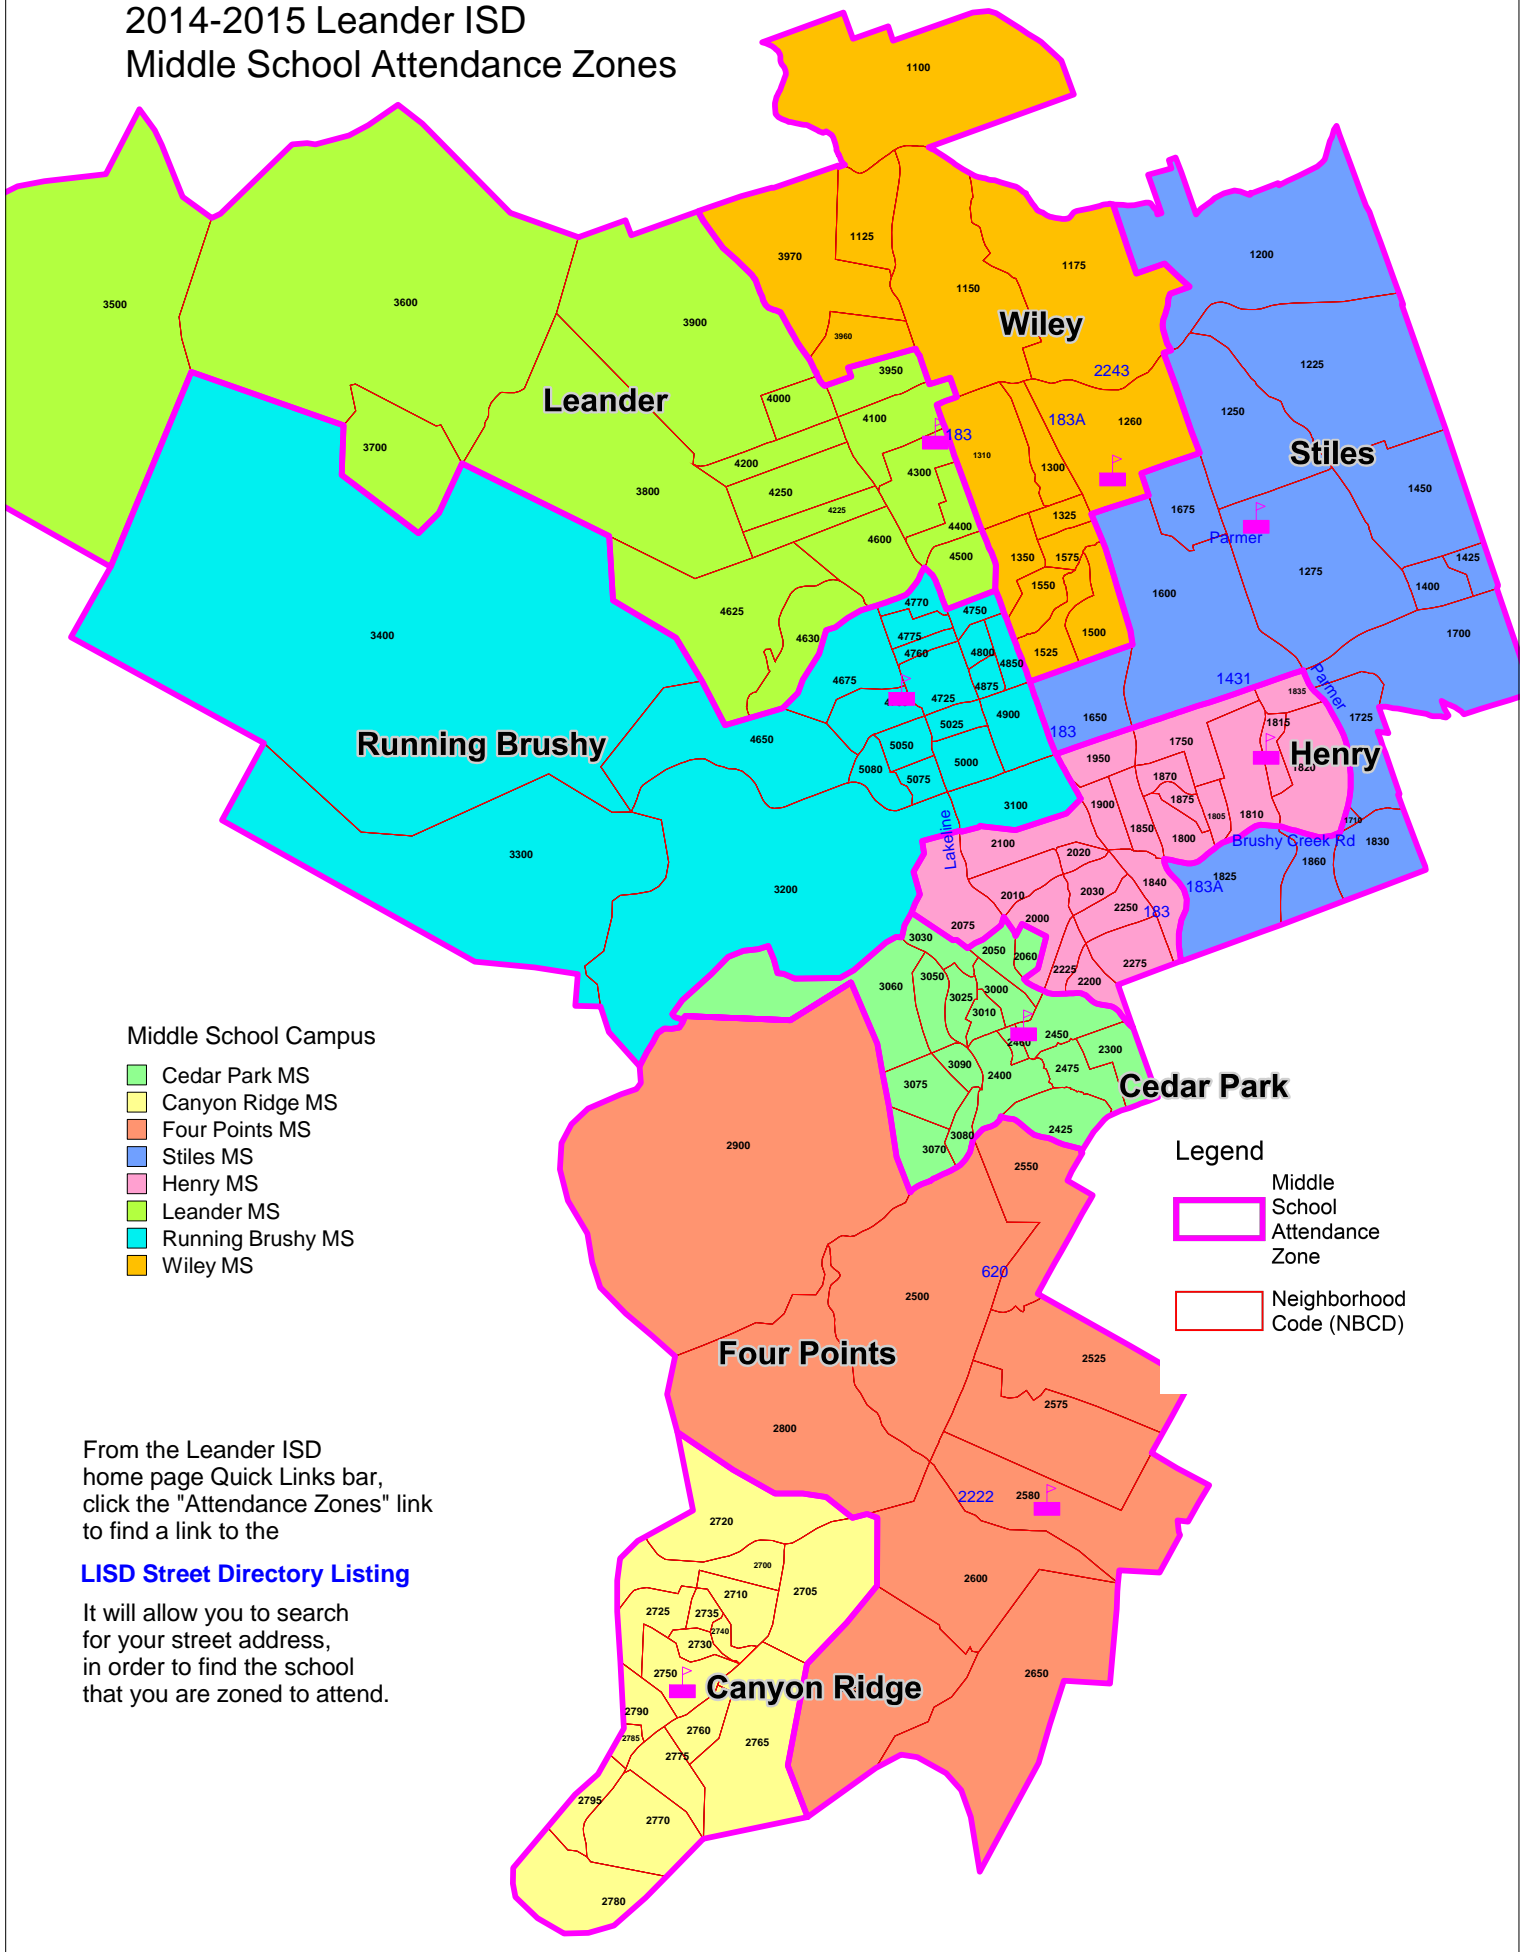

2014-2015 Leander ISD Middle School Attendance Zones

Middle School Campus

- Cedar Park MS
- Canyon Ridge MS
- Four Points MS
- Stiles MS
- Henry MS
- Leander MS
- Running Brushy MS
- Wiley MS

Legend

- Middle School Attendance Zone
- Neighborhood Code (NBCD)

From the Leander ISD home page Quick Links bar, click the "Attendance Zones" link to find a link to the

[LISD Street Directory Listing](#)

It will allow you to search for your street address, in order to find the school that you are zoned to attend.