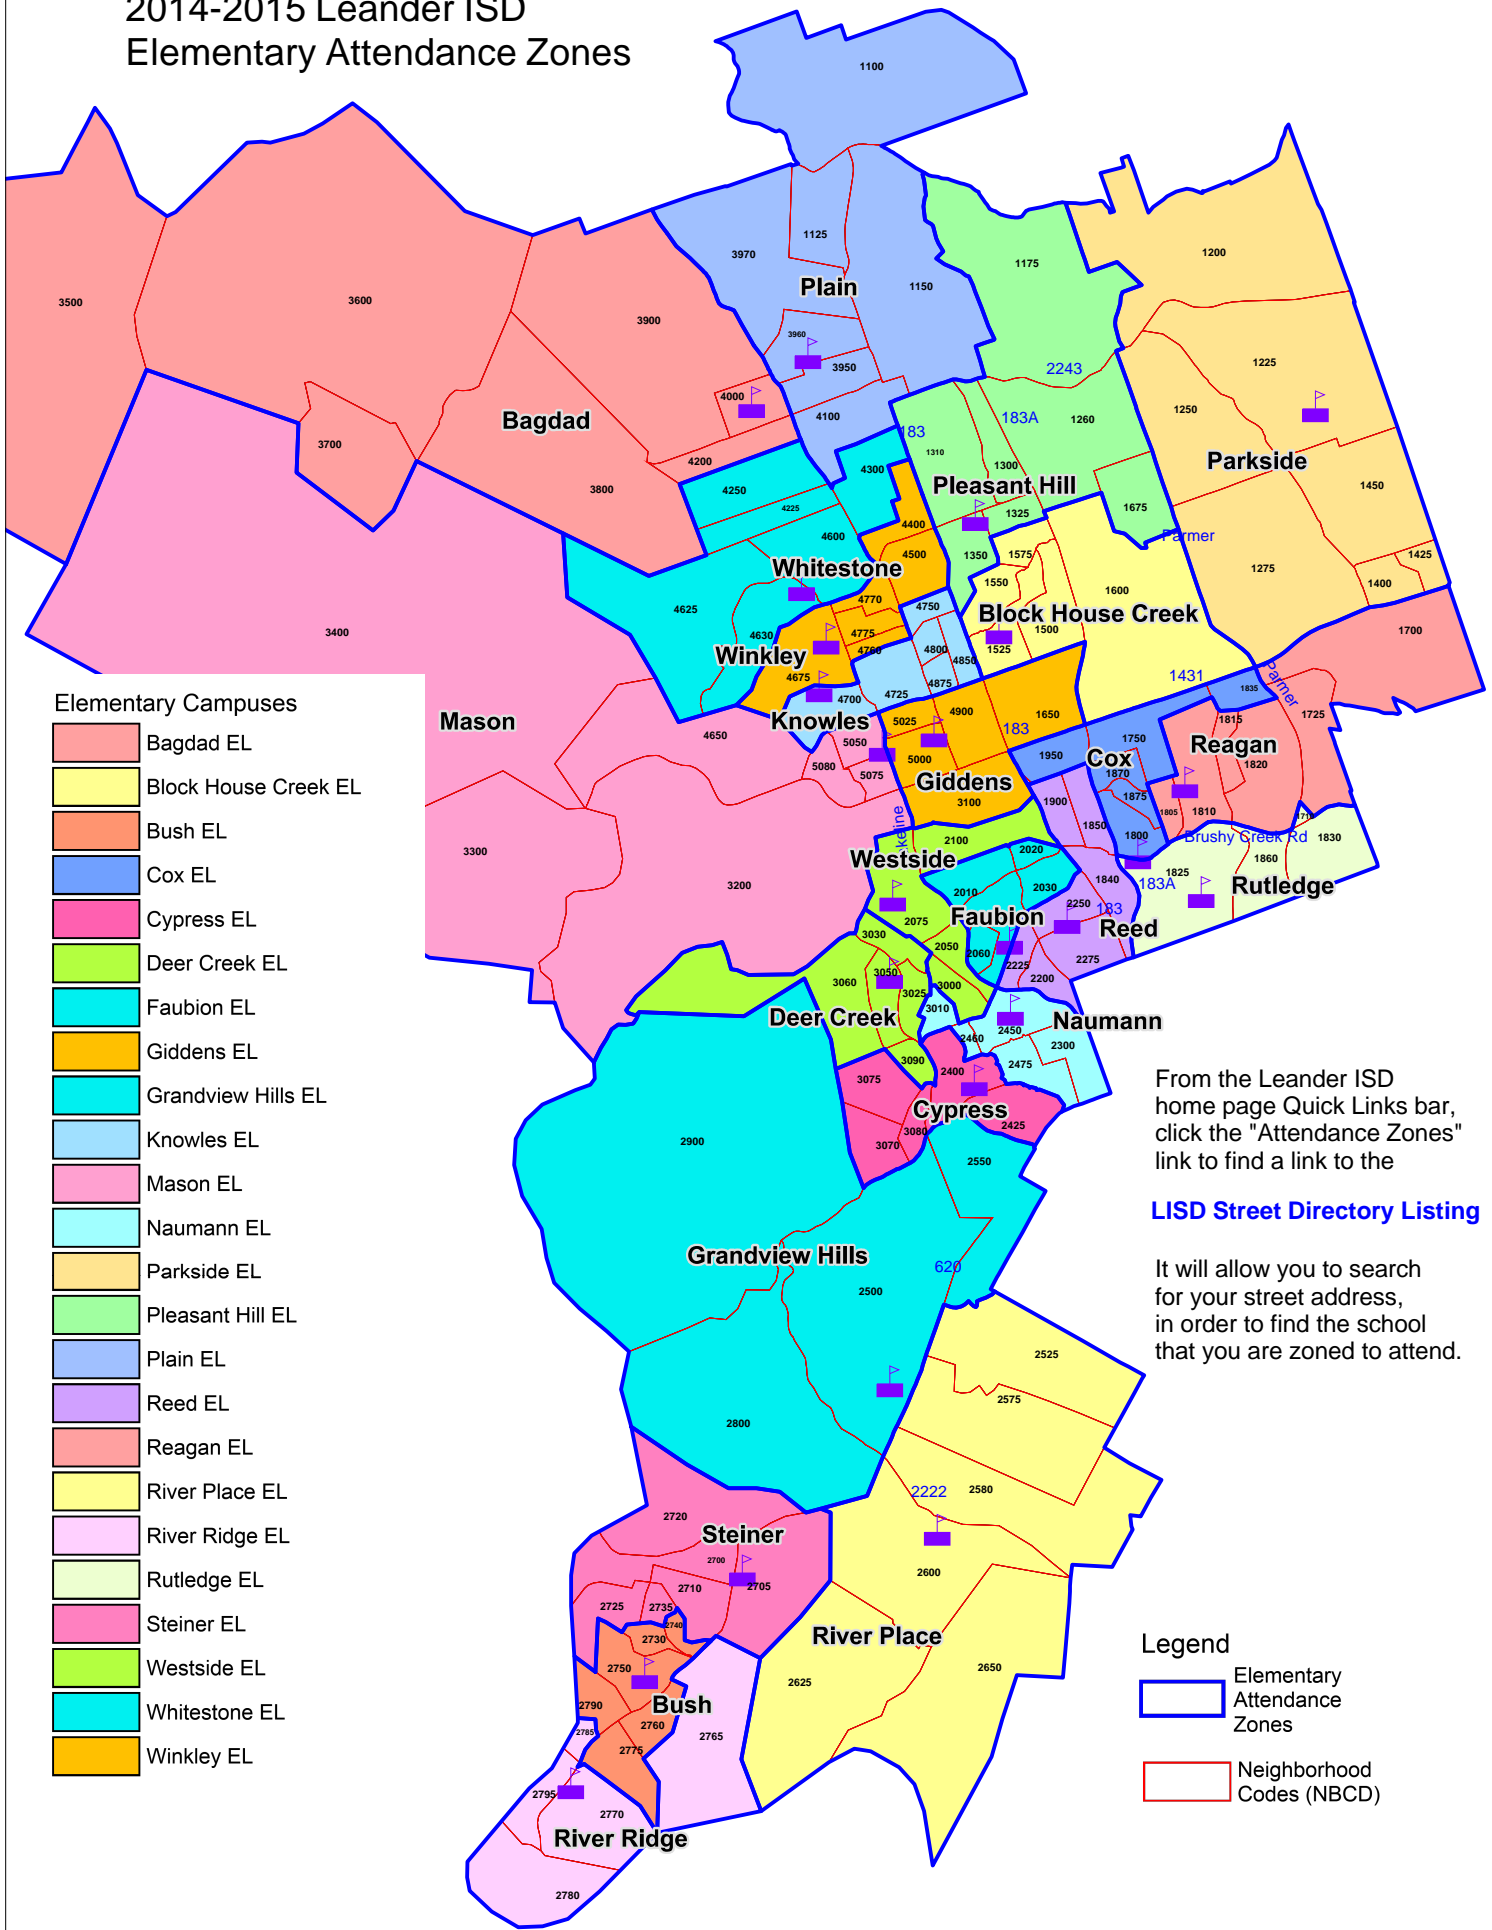

2014-2015 Leander ISD Elementary Attendance Zones

Elementary Campuses

- Bagdad EL
- Block House Creek EL
- Bush EL
- Cox EL
- Cypress EL
- Deer Creek EL
- Faubion EL
- Giddens EL
- Grandview Hills EL
- Knowles EL
- Mason EL
- Naumann EL
- Parkside EL
- Pleasant Hill EL
- Plain EL
- Reed EL
- Reagan EL
- River Place EL
- River Ridge EL
- Rutledge EL
- Steiner EL
- Westside EL
- Whitestone EL
- Winkley EL

From the Leander ISD home page Quick Links bar, click the "Attendance Zones" link to find a link to the

[LISD Street Directory Listing](#)

It will allow you to search for your street address, in order to find the school that you are zoned to attend.

Legend

- Elementary Attendance Zones
- Neighborhood Codes (NBCD)