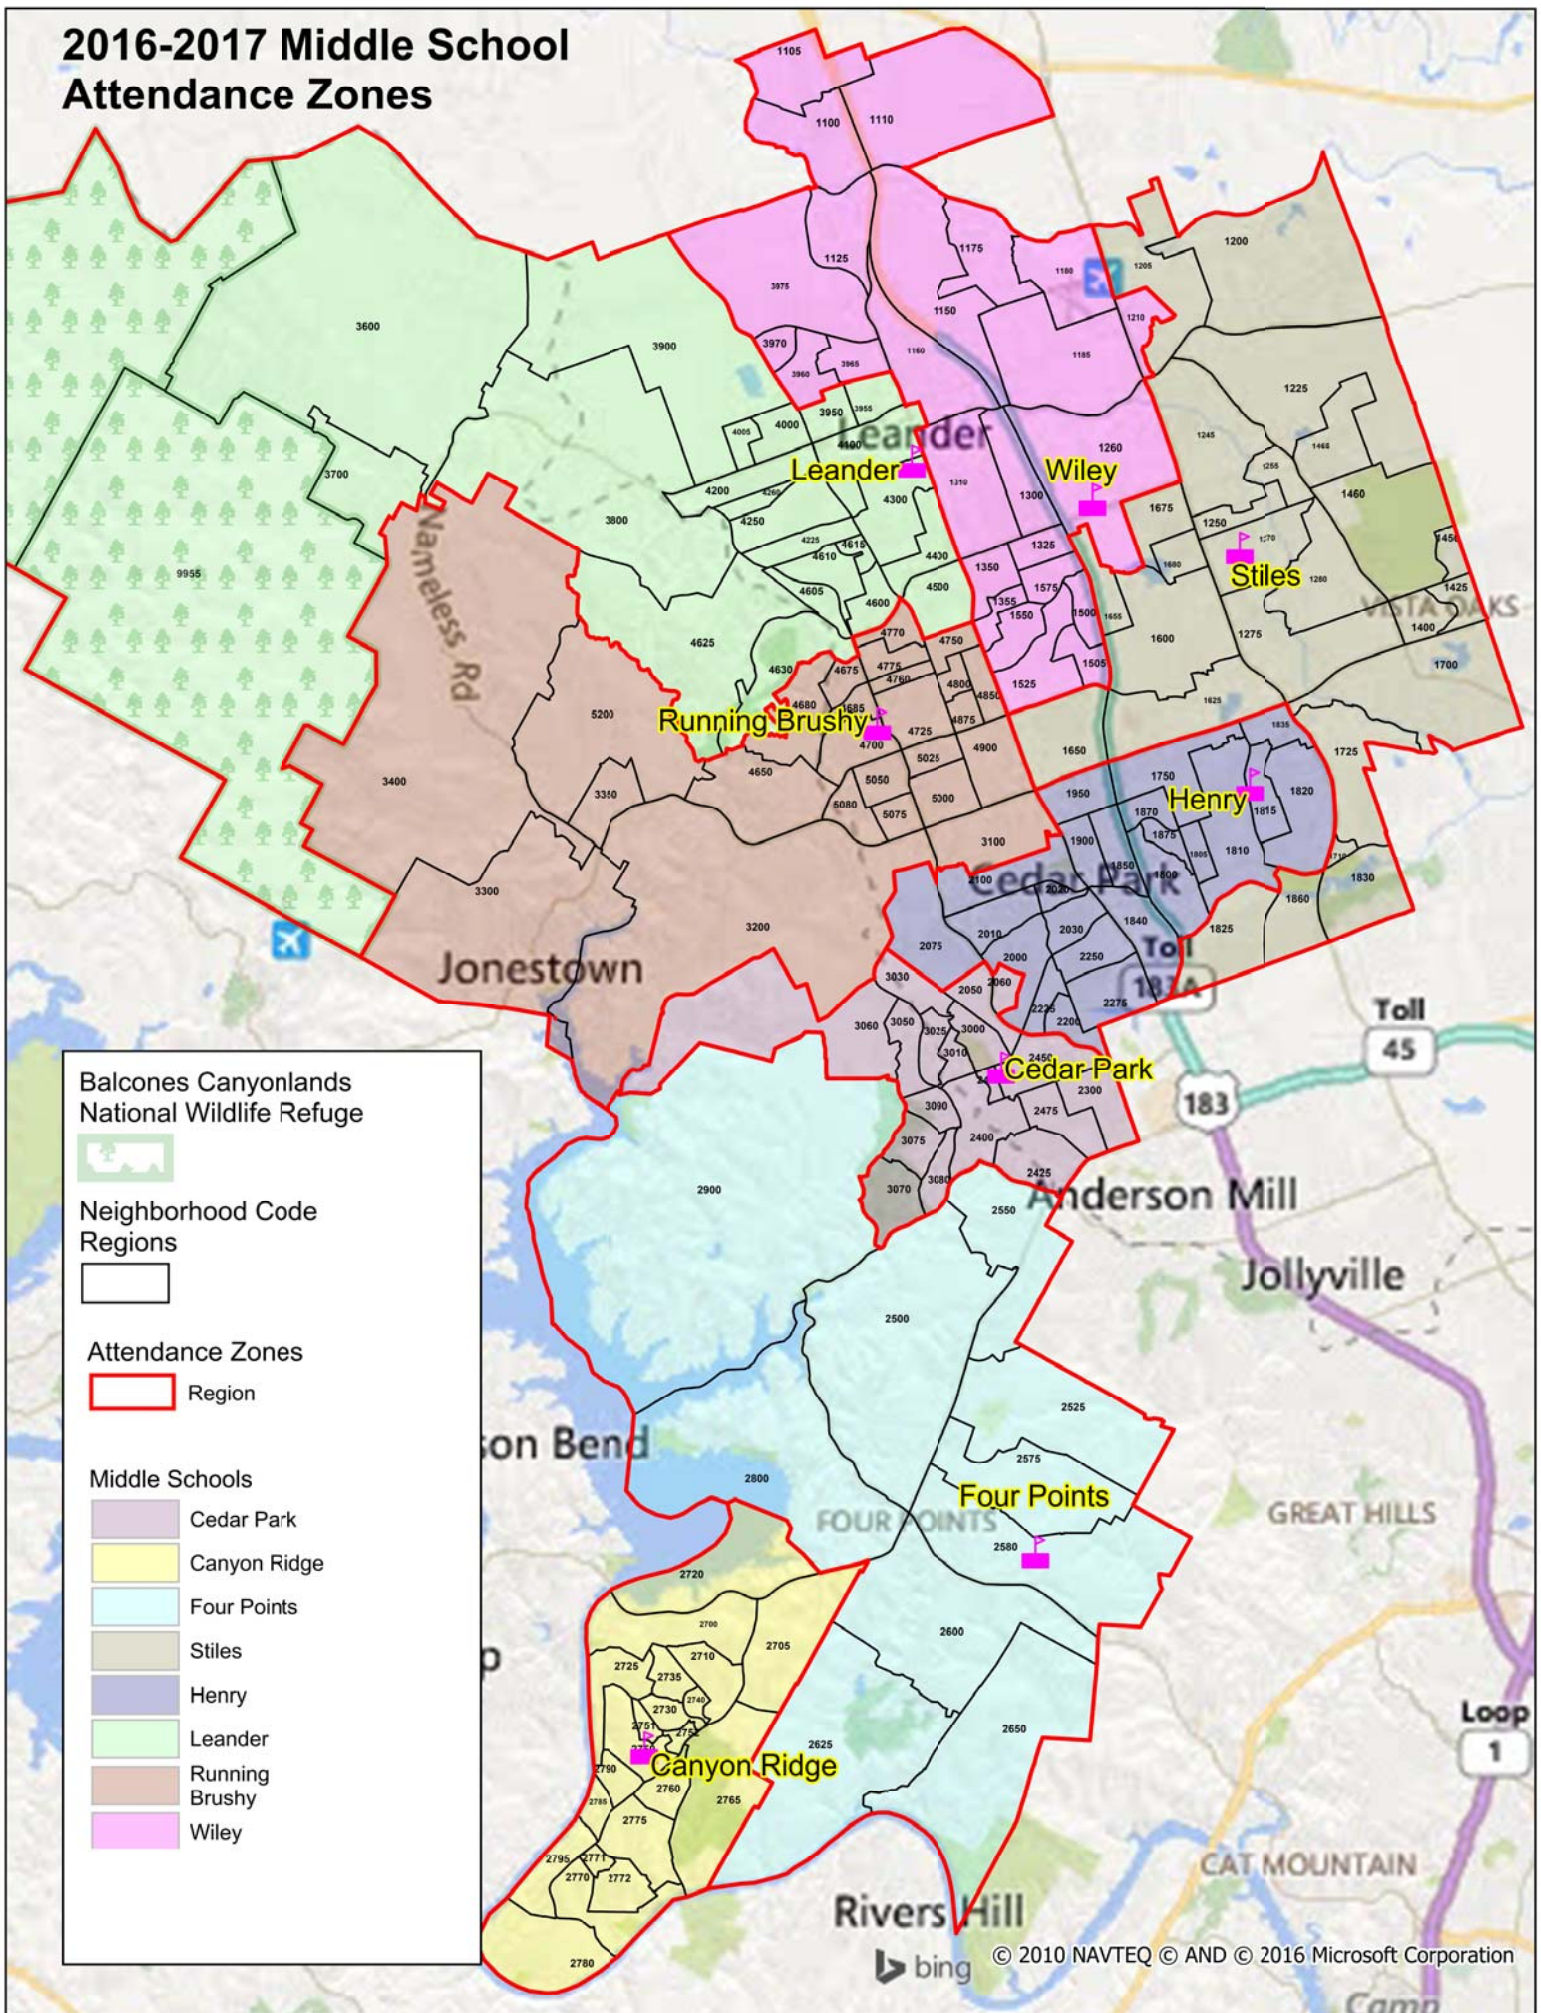

2016-2017 Middle School Attendance Zones

Balcones Canyonlands National Wildlife Refuge

Neighborhood Code Regions

Attendance Zones
 Region

Middle Schools

-  Cedar Park
-  Canyon Ridge
-  Four Points
-  Stiles
-  Henry
-  Leander
-  Running Brushy
-  Wiley