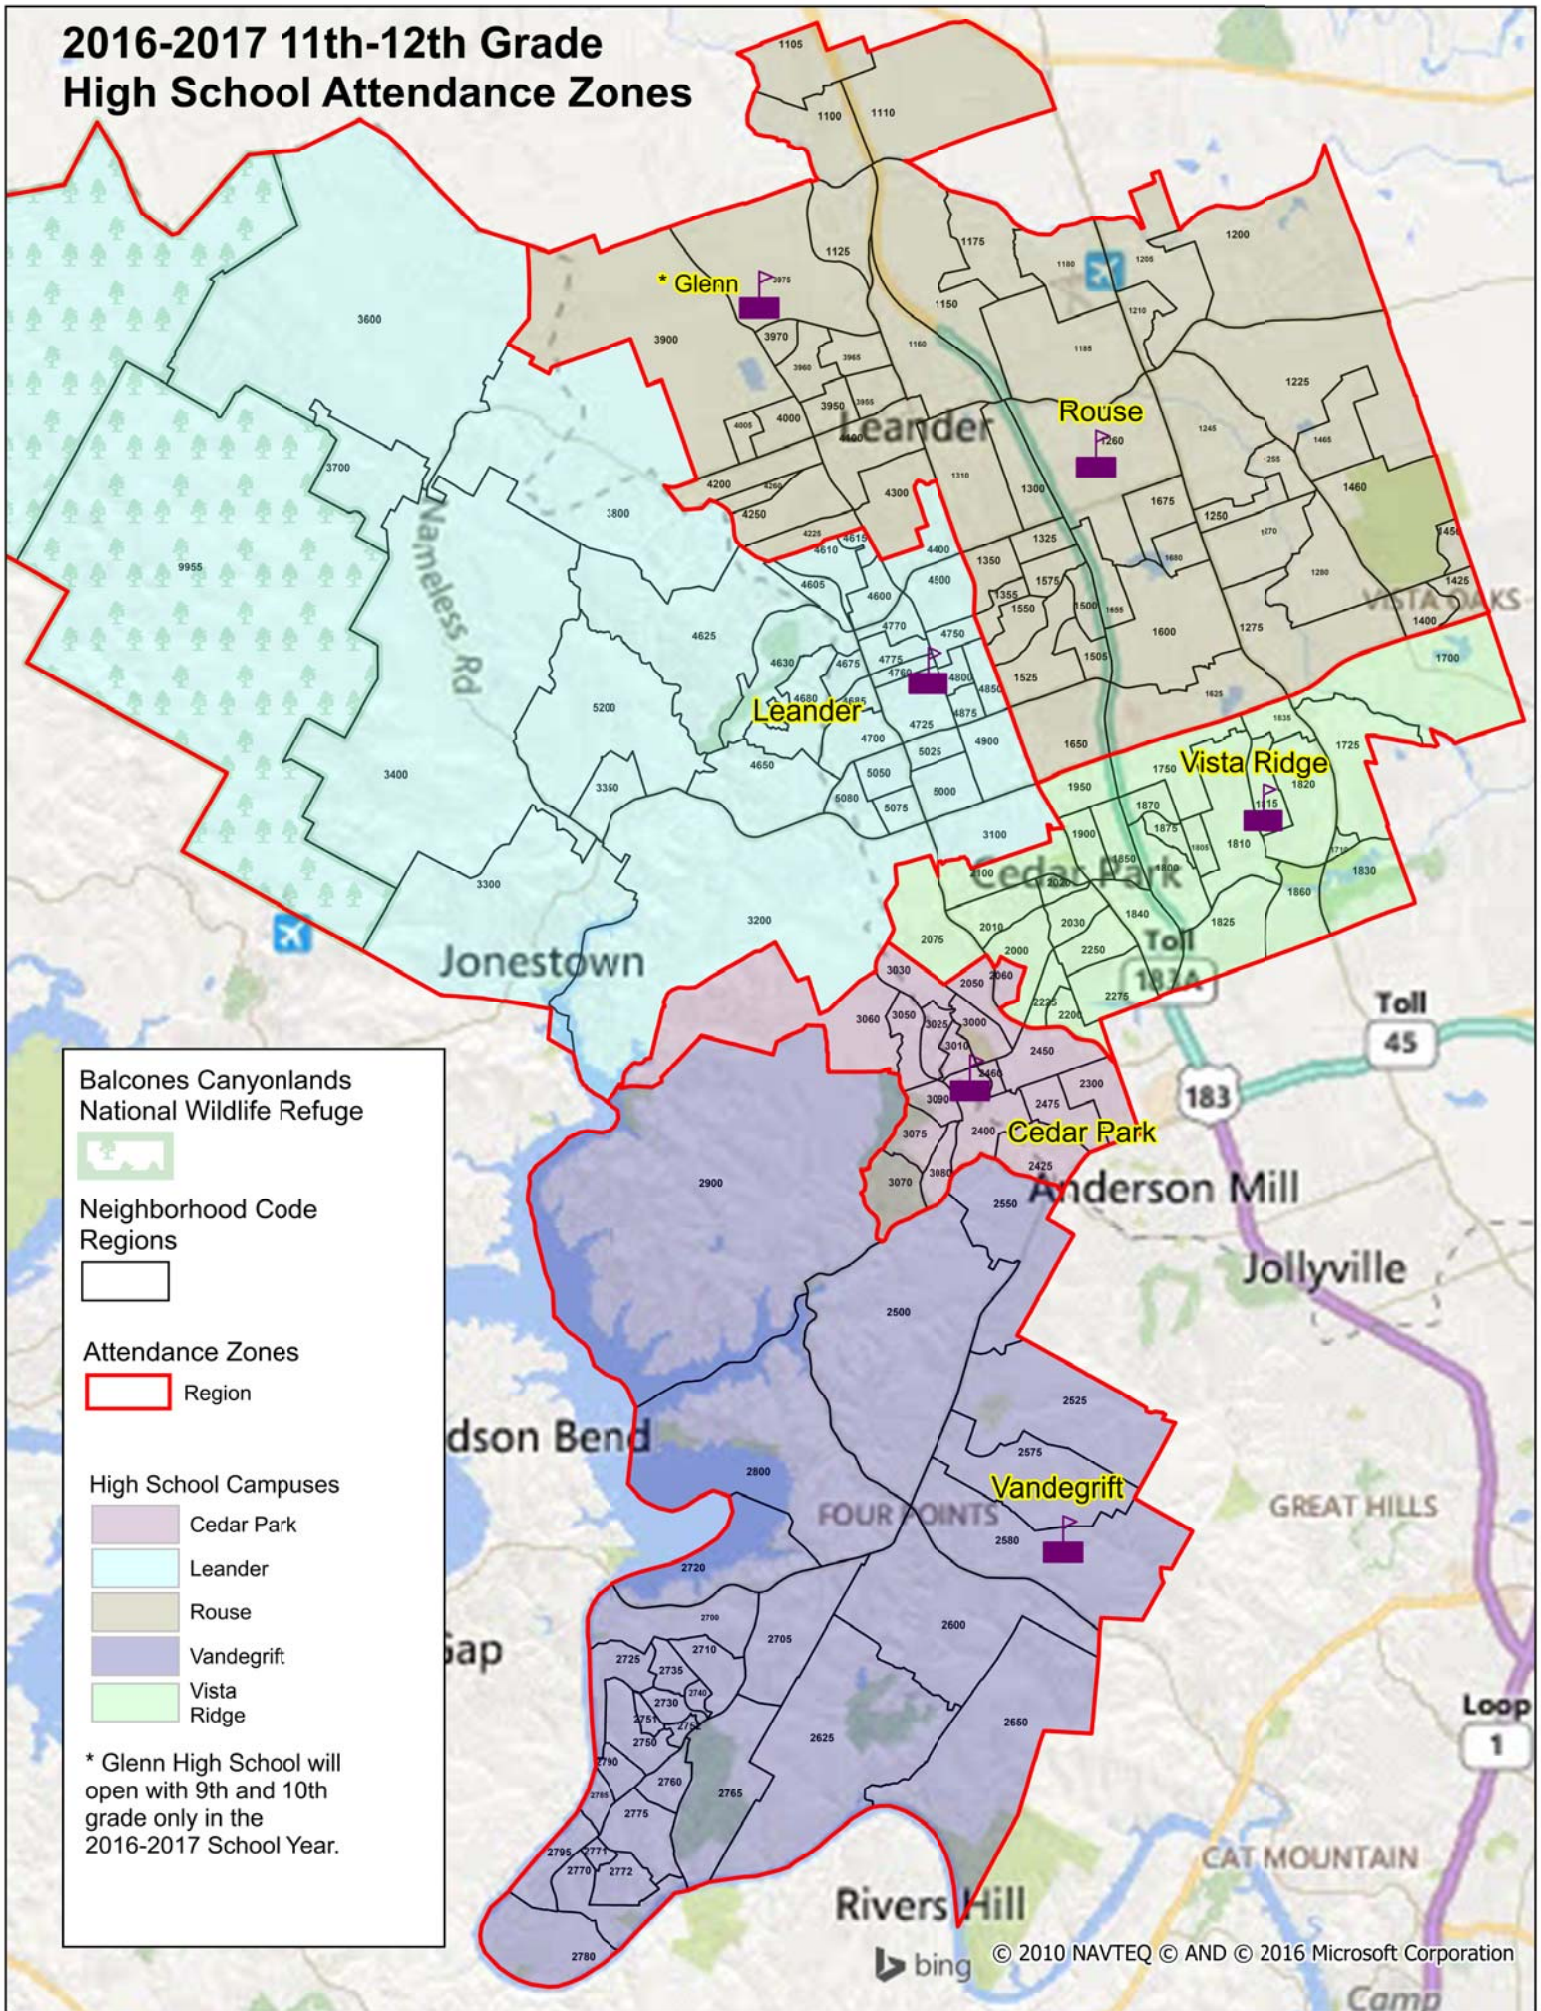

2016-2017 11th-12th Grade High School Attendance Zones

Balcones Canyonlands
National Wildlife Refuge

Neighborhood Code
Regions

Attendance Zones

High School Campuses

-  Cedar Park
-  Leander
-  Rouse
-  Vandegriff
-  Vista Ridge