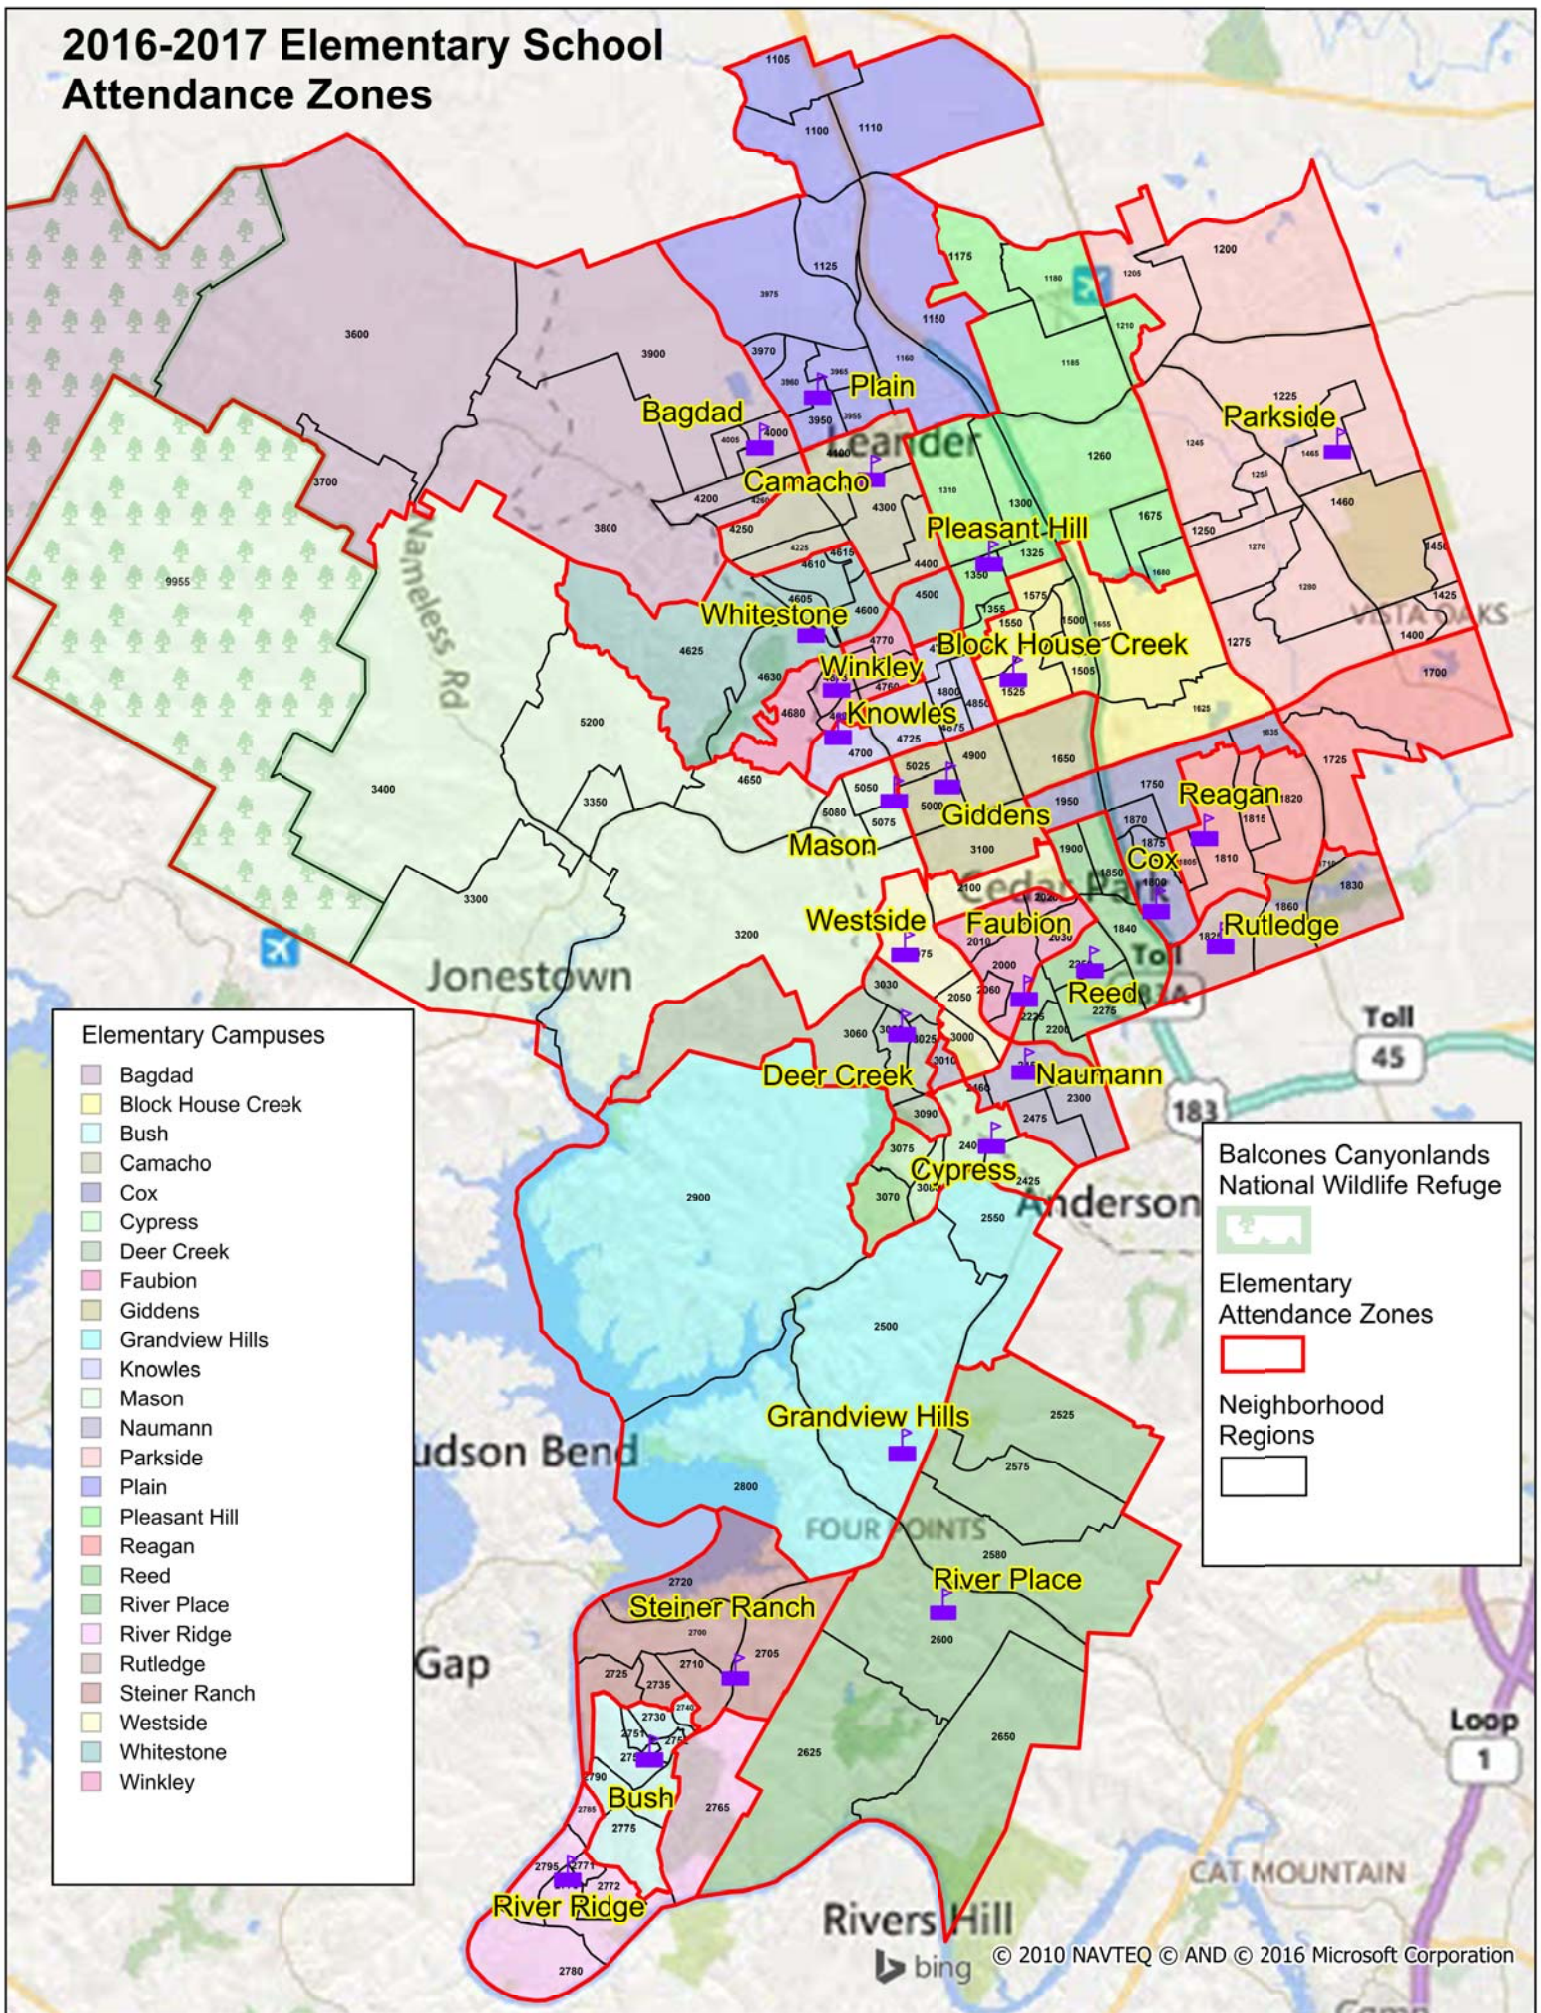

# 2016-2017 Elementary School Attendance Zones

## Elementary Campuses

- Bagdad
- Block House Creek
- Bush
- Camacho
- Cox
- Cypress
- Deer Creek
- Faubion
- Giddens
- Grandview Hills
- Knowles
- Mason
- Naumann
- Parkside
- Plain
- Pleasant Hill
- Reagan
- Reed
- River Place
- River Ridge
- Rutledge
- Steiner Ranch
- Westside
- Whitestone
- Winkley

## Balcones Canyonlands National Wildlife Refuge

- Elementary Attendance Zones
- Neighborhood Regions